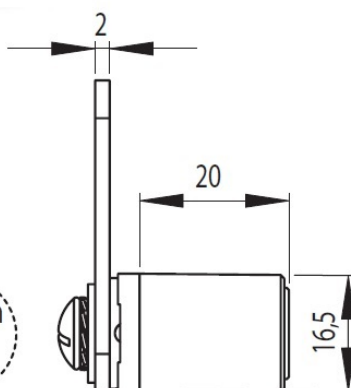

PRODUCT SHEET

Description:

Cam Lock 5250, $\varnothing 16,5 \times 20$ mm, Alu, 180DG, Cam 155, MK No Logo Cam C/E: 28mm Premounted 12 O'clock, W/1 S-shaped & 1 L- Shaped Striker, Key & Striker In Polybag Inside Polybag.,
Marked:019040903

Item number:

14.04.627-0

Units	Box	Carton	HS Code	Barcode
Pcs.	25	125	8301300000	 5704866042444

SISO A/S

Mileparken 11
DK-2740 Skovlunde
Denmark
VAT: DK 24786013

Phone +45 45 830 900

www.siso.dk
siso@siso.dk

Danske Bank
Nytorv Branch
Copenhagen
SWIFT: DABADKKK

Account no.
4180 3112 112936
IBAN Account
DK7230003112112936