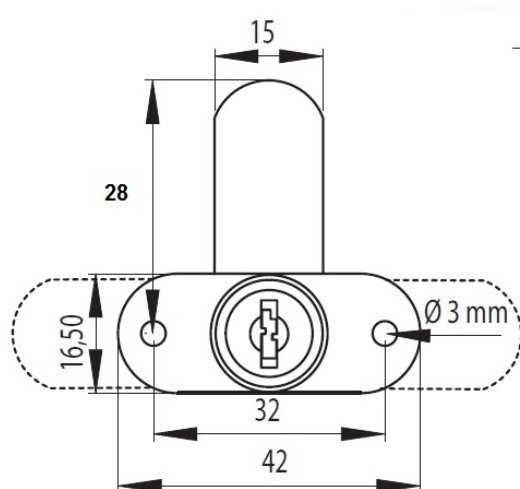

PRODUCT SHEET

Description:

Cam Lock 5250, $\varnothing 16,5 \times 20$ mm, Alu, 180DG, Cam 155, MK No Logo Cam C/E: 28mm Premounted 12 O'clock, W/1 S-shaped & 1 L- Shaped Striker, Key & Striker In Polybag Inside Polybag.,
Marked:019040903

Item number:

14.04.627-0

Units	Box	Carton	HS Code	Barcode
Pcs.	25	125	8301300000	 5704866042444

SISO A/S

Mileparken 11
DK-2740 Skovlunde
Denmark
VAT: DK 24786013

Phone +45 45 830 900

www.siso.dk
siso@siso.dk